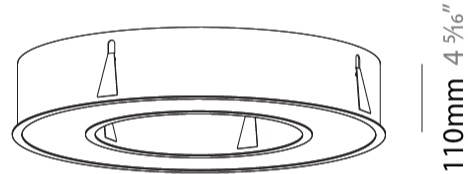

GENERAL

Series: Glorious
Subseries: Glorious
Brand: Prolight
Division: Architectural
Mounting Type: Recessed
Mounting Location: Ceiling
Subcategory: Ambient

PHYSICAL

Shape: Round
Diameter (mm): 770
Diameter (in): 30 ⁵/₁₆
Height (mm): 110
Height (in): 4 ⁵/₁₆
Min. Recessing Depth (mm): 120
Min. Recessing Depth (in): 4 ³/₄
Light Distribution: Direct
Weight (kg): 9.285
Weight (lbs): 20.47
Diffuser: PMMA - Opal or Micro-Prism
Fixture Finish: SSR / BKV / CWI / CRY / HAB / LAG / UFT / ITA / RUA / RUR / MIC / FTG / MYG / TWT / LOD / PUS / FRO / FUP / KIA / POP / BLS / SPG / MEY / GOH / GUM / CHC / COM / ABZ / JAG / OBR / MOS / ROR
Fixture Material: Aluminum
Cut-out Measurements: 760mm / 29 15/16" x 440mm / 17 5/16"

ELECTRICAL

Lamp Type: LED (Zhaga Standard)
Input Wattage (W): 30
Total Output Wattage (W): 24 / 19.2 (3500K)
Dimming: Non-Dimming / Phase Dimming (120Vac only) / 0-10V Dimming
Driver Included: Yes
Driver Location: Integrated
Driver Type: Constant Current - 120 / 277Vac
Driver Class: Class 2
Input Voltage (V): 120 - 277
Constant Current (MA): 350 / 600 (3500K)

LED

Color Temperature (°K): 3000 / 3500 / 4000
Max. Delivered Lumen (lm): 2770 / 2862 / 2920
CRI: >80 CRI
Efficiency (%): 65
Lamp Life (hrs): 50000

OPTICAL

RATINGS AND CERTIFICATIONS

Certified By: Certified for North American Standards
IP rating: IP20

Ø 428mm 16 ⁷/₈ "

Ø 770mm 30 ⁵/₁₆ "

110mm 4 ⁵/₁₆ "

760mm x 440mm
29 ¹⁵/₁₆" x 17 ⁵/₁₆"

120mm
4 ³/₄ "

10 - 15mm
³/₈" - ⁹/₁₆"