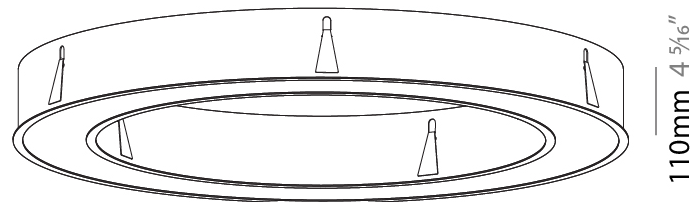

GENERAL

Series: Glorious
Subseries: Glorious
Brand: Prolicht
Division: Architectural
Mounting Type: Recessed
Mounting Location: Ceiling
Subcategory: Ambient

PHYSICAL

Shape: Round
Diameter (mm): 1270
Diameter (in): 50
Height (mm): 110
Height (in): 4 5/16
Min. Recessing Depth (mm): 120
Min. Recessing Depth (in): 4 3/4
Light Distribution: Direct
Weight (kg): 15.446
Weight (lbs): 34.05
Diffuser: PMMA - Opal or Micro-Prism
Fixture Finish: SSR / BKV / CWI / CRY / HAB / LAG / UFT / ITA / RUA / RUR / MIC / FTG / MYG / TWT / LOD / PUS / FRO / FUP / KIA / POP / BLS / SPG / MEY / GOH / GUM / CHC / COM / ABZ / JAG / OBR / MOS / ROR
Fixture Material: Aluminum
Cut-out Measurements: 1260mm / 49 5/8" x 940mm / 37"

ELECTRICAL

Lamp Type: LED (Zhaga Standard)
Input Wattage (W): 60
Total Output Wattage (W): 48 / 38.4 (3500K)
Dimming: 0-10V Dimming / Phase Dimming (120Vac Only)
Driver Included: Yes
Driver Location: Integrated
Driver Type: Constant Current - 120 / 277Vac
Driver Class: Class 2
Input Voltage (V): 120 - 277
Constant Current (MA): 350 / 600 (3500K)

LED

Color Temperature (°K): 3000 / 3500 / 4000
Max. Delivered Lumen (lm): 5540 / 5733 / 5850
CRI: >80 CRI
Efficiency (%): 65
Lamp Life (hrs): 50000

OPTICAL

RATINGS AND CERTIFICATIONS

Certified By: Certified for North American Standards
IP rating: IP20

Ø 928mm 36 9/16"

Ø 1270mm 50"

110mm 4 5/16"

1260mm x 940mm
49 5/8" x 37"

120mm
4 3/4"

10 - 15mm
3/8" - 9/16"